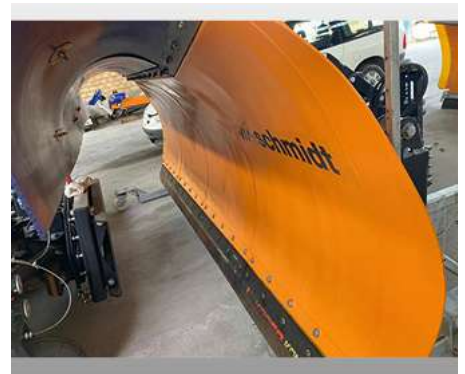

Price: **On request**

New Snow Plough MS 36.1

Gallery

Equipment

Basic equipment

336598	TARRON MS 36.1 snow plow
441718	Raised share left and right (surcharge)

Scraper Bar

563980	Scraper rails Kombi 36 (set) incl. shock absorber rails and stabilizing springs
701978	Lifting Snow Plow